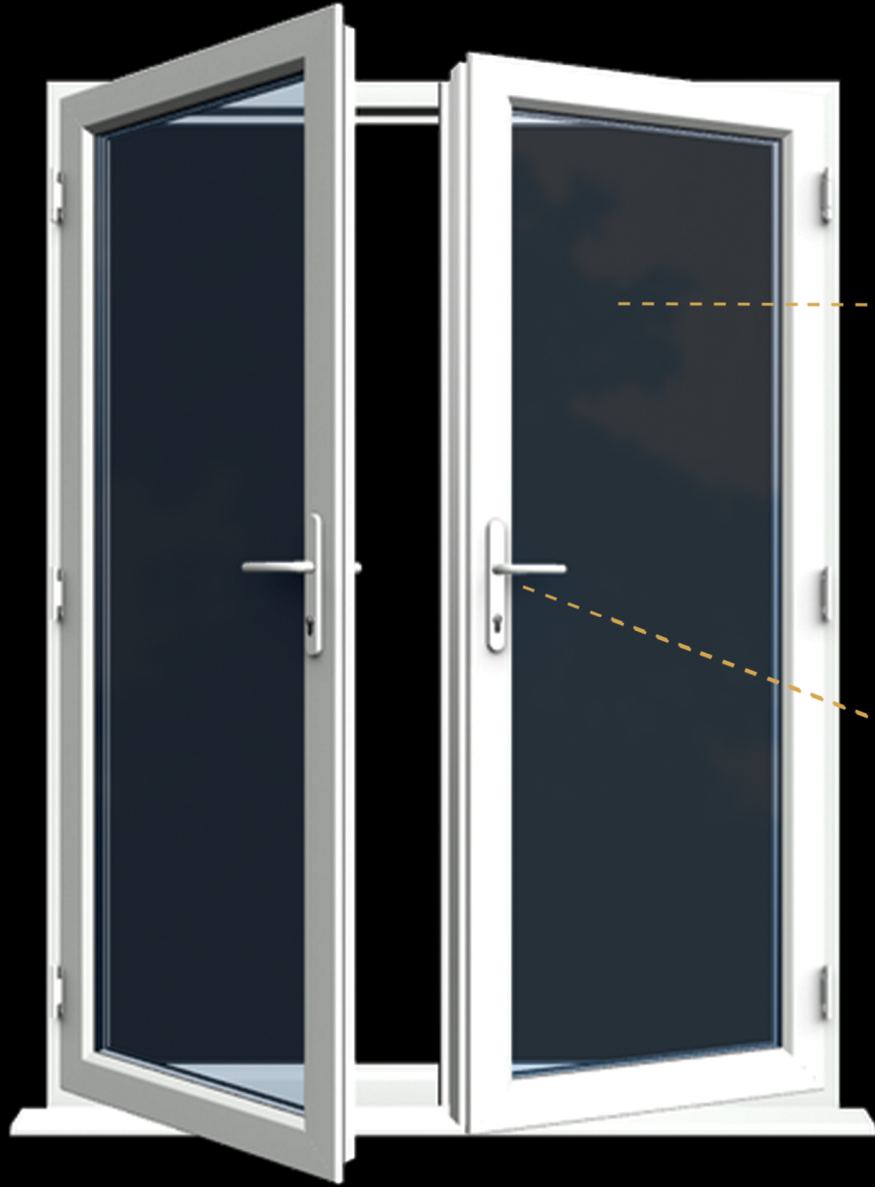

mapa windows are recyclable, making them a sustainable choice for eco-conscious consumers.

3 COMPONENTS OF A WINDOW

FRAME

GLASS

HARDWARE

KEY COMPONENTS OF A TYPICAL WINDOW

01

Frame

02

Glass

03

Hardware

W TYPE OF WINDOWS

SLIDING WINDOWS

- Come with shutters that glide either way to both the left and right, in one frame.
- Do not take up extra space outside or inside the house.
- Suitable for rooms, balcony spaces and kitchens